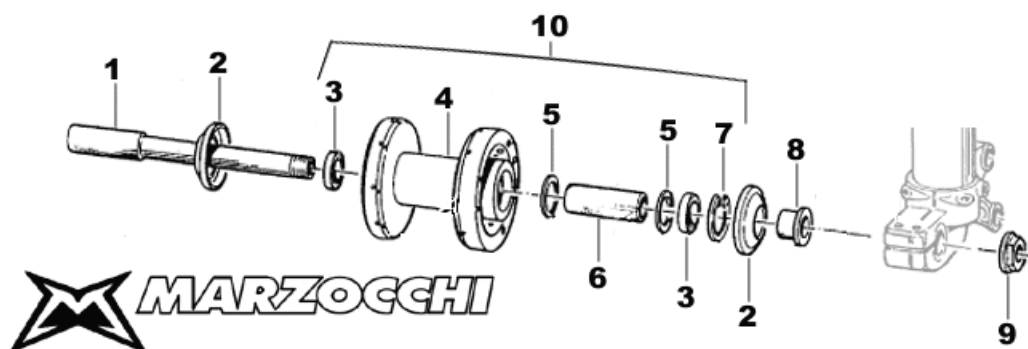

Mozzo ruota anteriore per Marzocchi USD Ø 50

Front hub Marzocchi USD Ø 50

Pos.	Codice	Q.tà	Descrizione (ITA)	Description (ENG)
1	74044	1	Perno ruota anteriore	Axle, front
2	69998	2	Parapolvere	Dust seal
3	03071	2	Cuscinetto	Bearing
4	70002.8	1	Mozzo anteriore nudo	Hub, front
5	70165	2	Rondella Gomma	Kasher, rubber
6	70167	1	Distanziale interno mozzo	Spacer
7	49250	1	Seeger	Seeger
8	70166	1	Boccola perno ruota anteriore	Collar
9	49077	1	Dado perno	Nut, front axle
10	70002.9	-	Mozzo ruota anteriore CPL	Hub, front, Assy