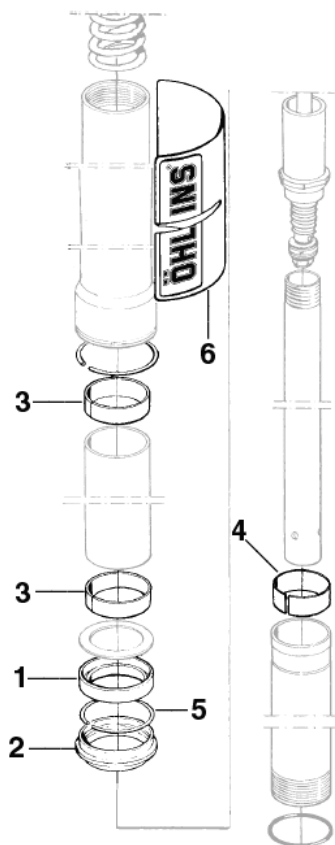

RICAMBI FORCELLA OHLINS USD
Spare Parts Ohlins Front Fork

Pos Codice Q.Tà Descrizione

Forcella Ohlins Ø 48

- 1 72210 - Paraolio Forcella Ohlins Ø 48
  Oil Seal Ø 48
- 2 72211 - Raschiapolvere Forcella Ohlins Ø 48
  Dust Seal Ø 48
- 3 72212 - Boccola Scorrimento Superiore Ohlins Ø 48
  Bushing Upper Ø 48
- 4 72213 - Boccola Scorrimento Inferiore Ohlins Ø 48
  Bushing Lower Ø 48

Forcella Ohlins Ø 46

- 1 72202 2 Paraolio Forcella Ohlins Ø 46
  Oil Seal Ø 46
- 2 72203 2 Raschiapolvere Forcella Ohlins Ø 46
  Dust Seal Ø 46
- 3 72200 4 Boccola Scorrimento Inferiore Ø 46
  Bushing Lower Ø 46
- 4 72201 2 Boccola Scorrimento Superiore Ohlins Ø 46
  Bushing Upper Ø 46
- 5 72204 2 Anello Ferma Paraolio Ohlins Ø 46
  Circlip Oil seal Ø 46
- 6 94045 1 Adesivi Forcella Ohlins
  Front fork stickers

Olio OHLINS

- 90025.1 - Olio Forcella Anteriore Ohlins Lt. 1
  Front Fork Oil
- 90025 - Olio Ammortizzatore Posteriore Lt. 1
  Shock Absorber Oil